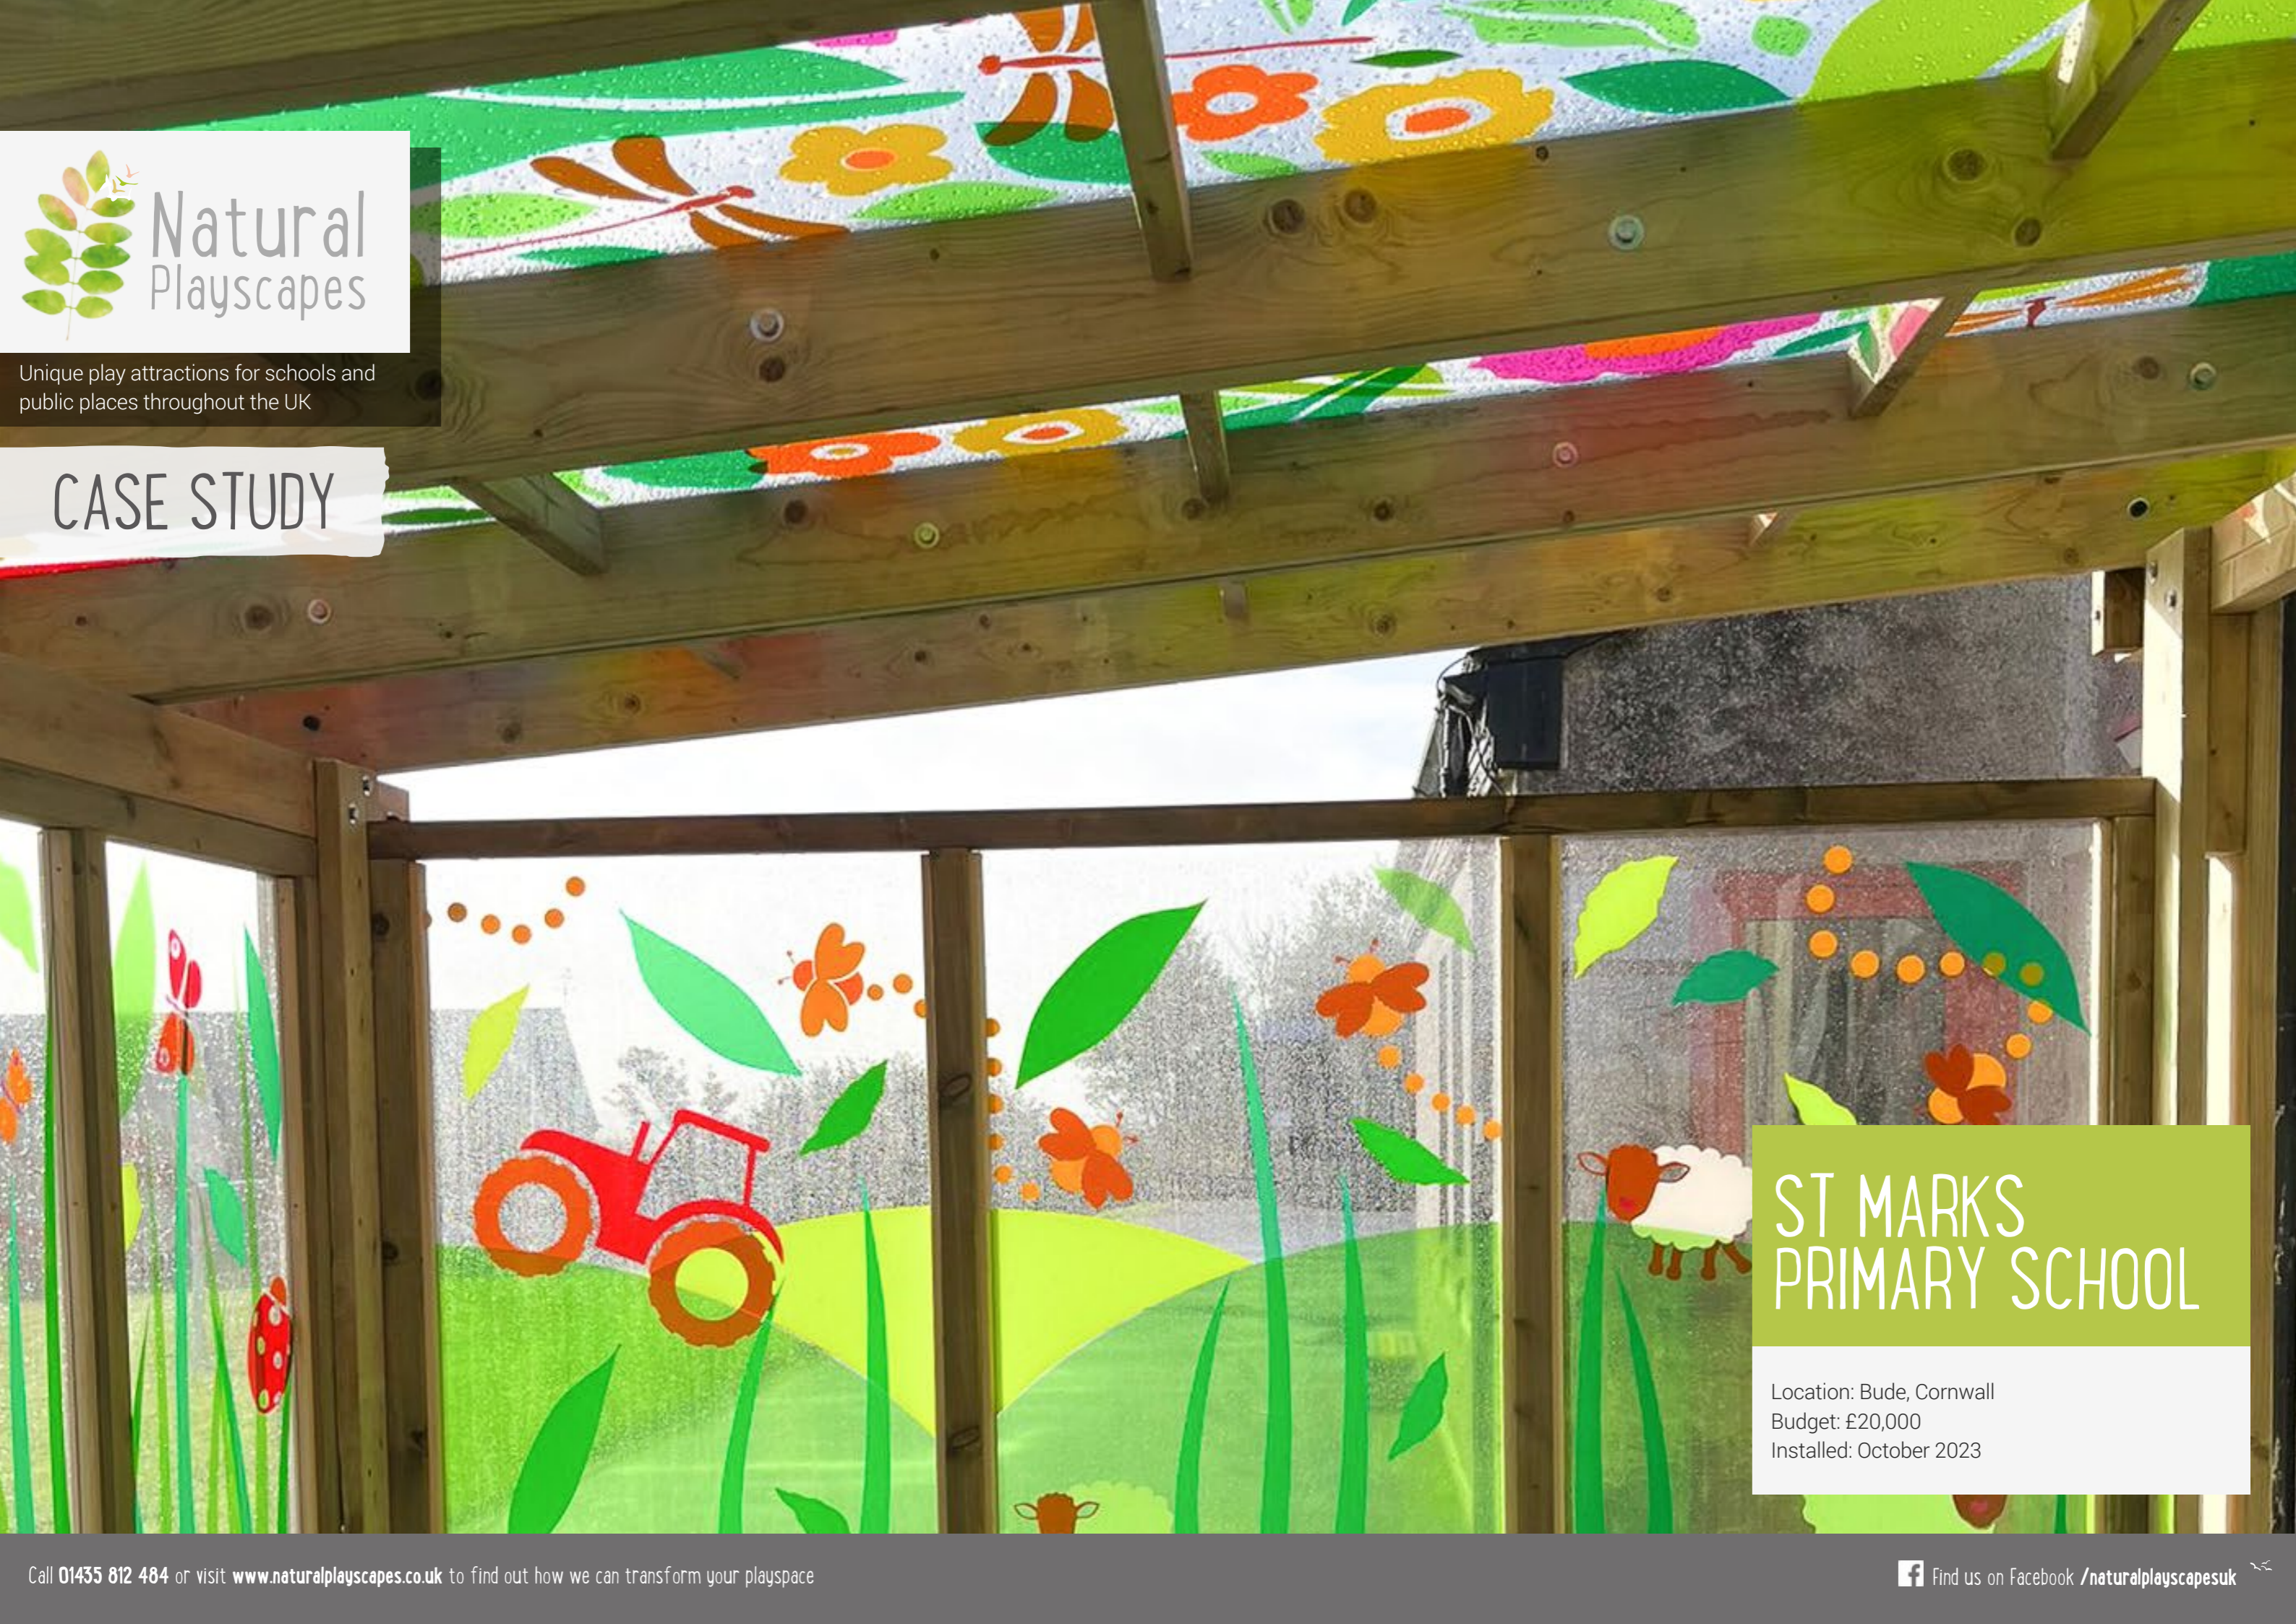

Unique play attractions for schools and public places throughout the UK

CASE STUDY

ST MARKS
PRIMARY SCHOOL

Location: Bude, Cornwall
Budget: £20,000
Installed: October 2023

St Marks School is set in the most beautiful location near Bude in Cornwall. The school contacted us in early 2023 for a quote for one of our printed canopies. Having received the initial estimate the school were keen to go ahead so we arranged to visit.

We met with the head teacher Tanya and Ruth from the parents association, they told us the most heart warming story of how they had the funds for the canopy, a local farmer had passed away and left money to the school and 11 other charitable funds in the Bude area. Naturally, the school wanted to recognise the very kind donation and asked if we could feature a farmer within the printed panels. we were of course delighted to do so.

The finished canopy looks stunning and gives the school a wonderful covered outdoor space to be used for play and learning.

"It's amazing and kids love it, you have made a great creative and colourful space for all to enjoy. Please pass on our thanks to the people that worked on the project" - Ruth Knight PTA